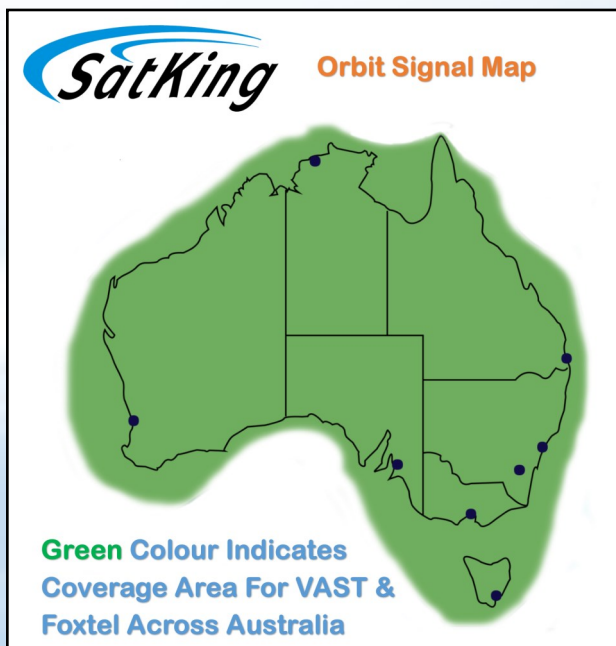

SatKing ORBIT

Fully Automatic Satellite TV System

Specifications	Details
Dish Size	85CM Heavy Duty Aluminum
LNB Outputs	Dual Output
Product Weight	14.0kgs
GPS	24 Channel
Operating Temperature Range	-20°C ~ +60°C
Polarization	Horizontal/Vertical
Skew	Automatic -60° ~+60°
LNB L.O. Frequency	10700 Wideband
Tuner Type	MPEG2, MPEG4
Elevation	0°-145°c
Azimuth	390°
Searching Time	80 Seconds (Average)
Product Colour	White
Product Dimensions	86.0w x 91.0L cm
Input Voltage	DC 12 Volts (Voltage Range 10.5-16V)
Consumption	60 Watts in Search Mode - 4W Standby Mode